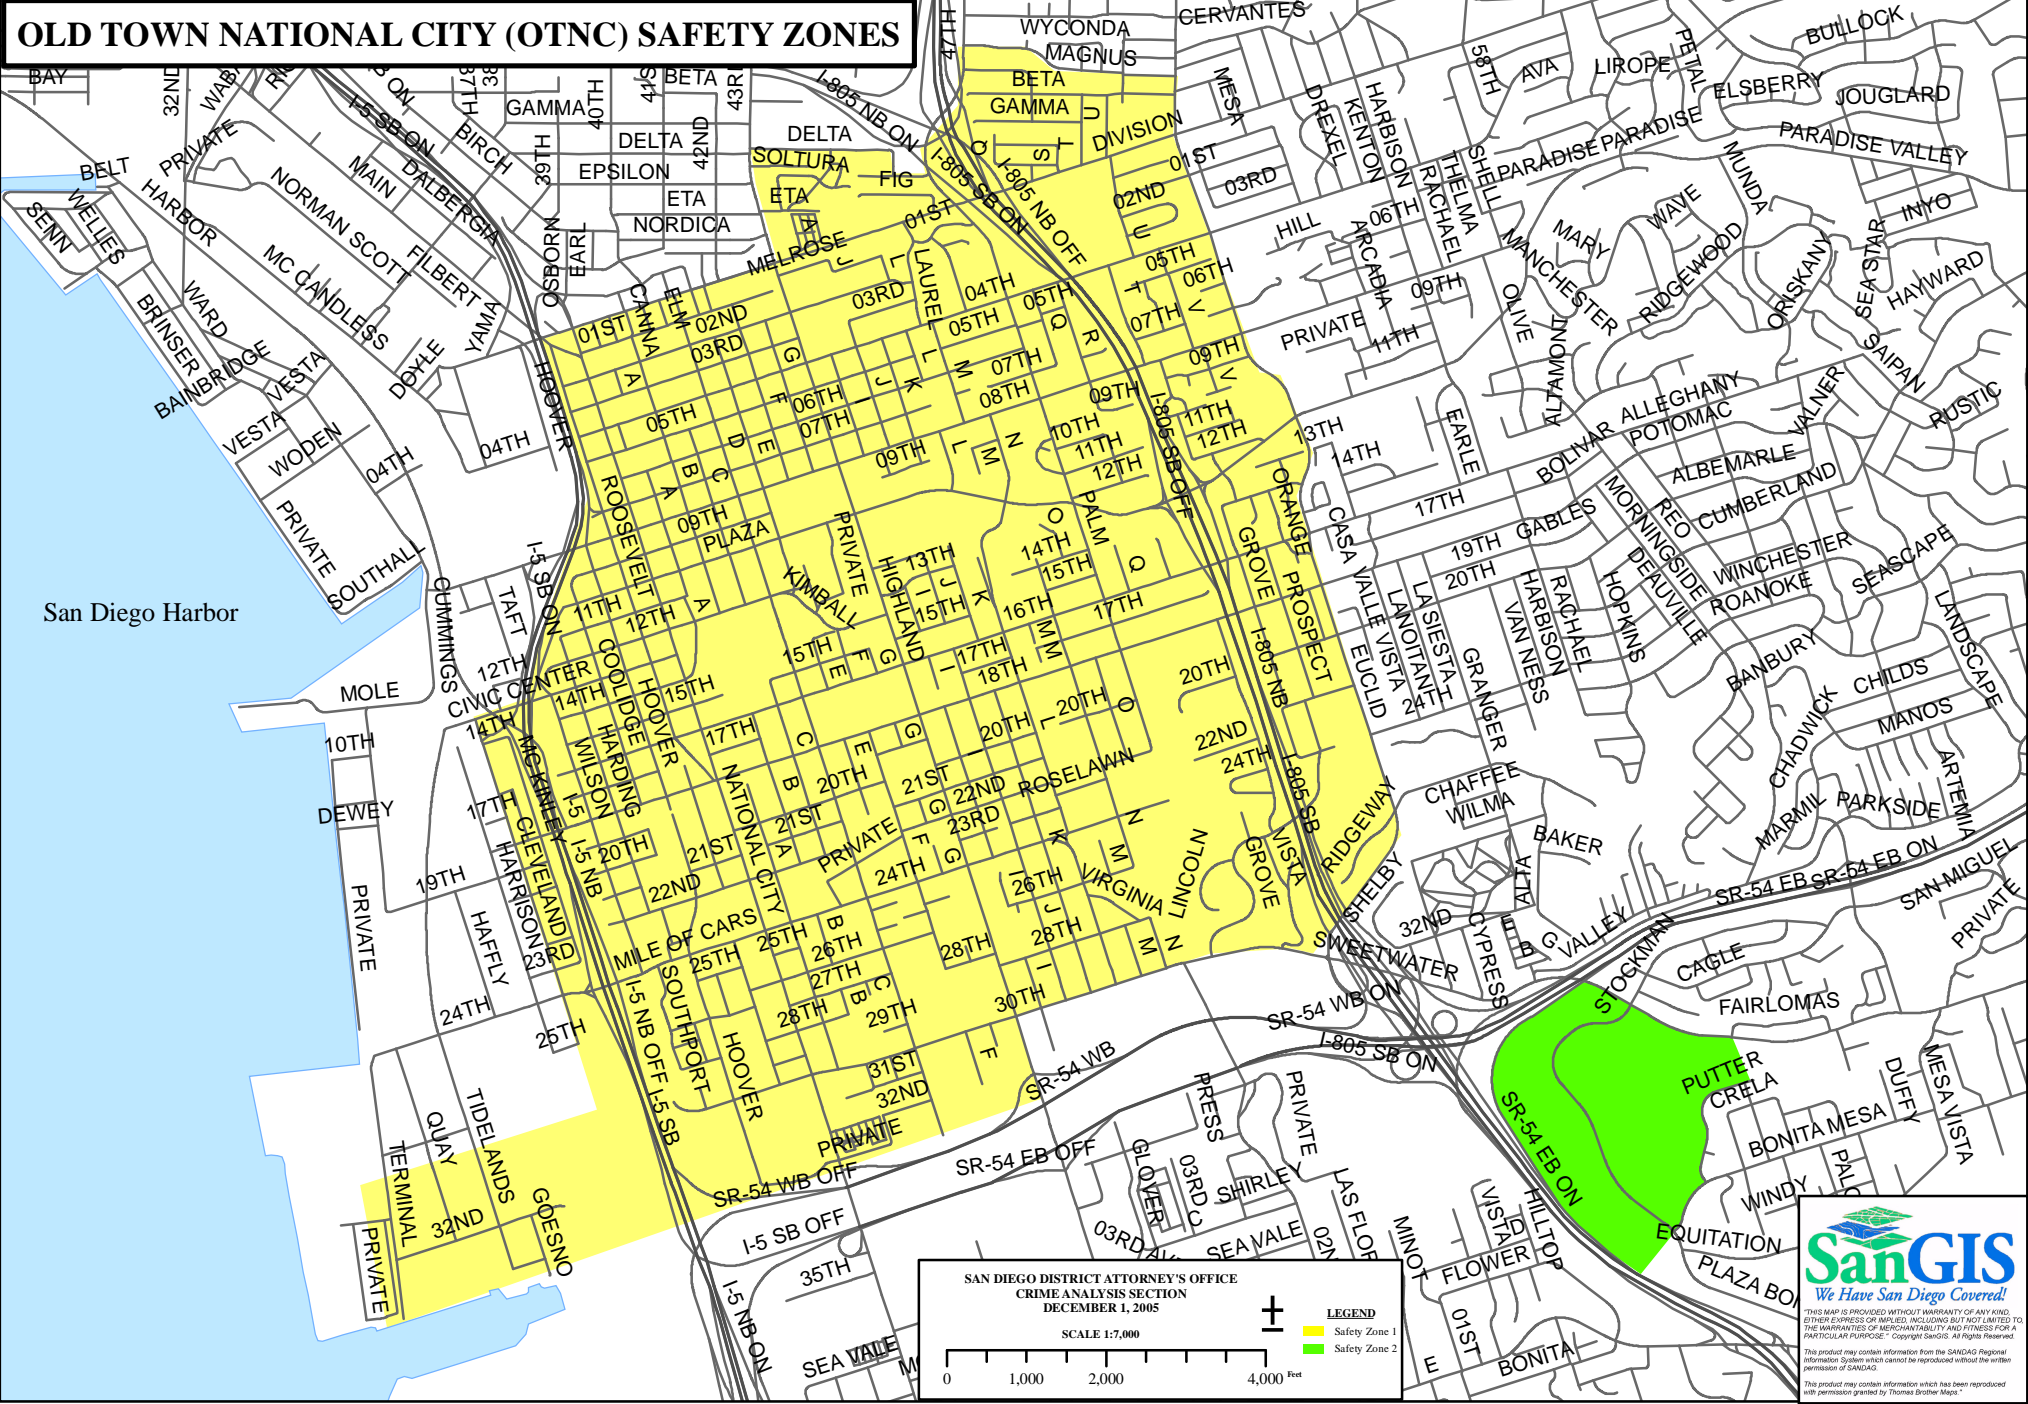

OLD TOWN NATIONAL CITY (OTNC) SAFETY ZONES

San Diego Harbor

SAN DIEGO DISTRICT ATTORNEY'S OFFICE
CRIME ANALYSIS SECTION
DECEMBER 1, 2005

SCALE 1:7,000

0 1,000 2,000 4,000 Feet

LEGEND
Safety Zone 1
Safety Zone 2