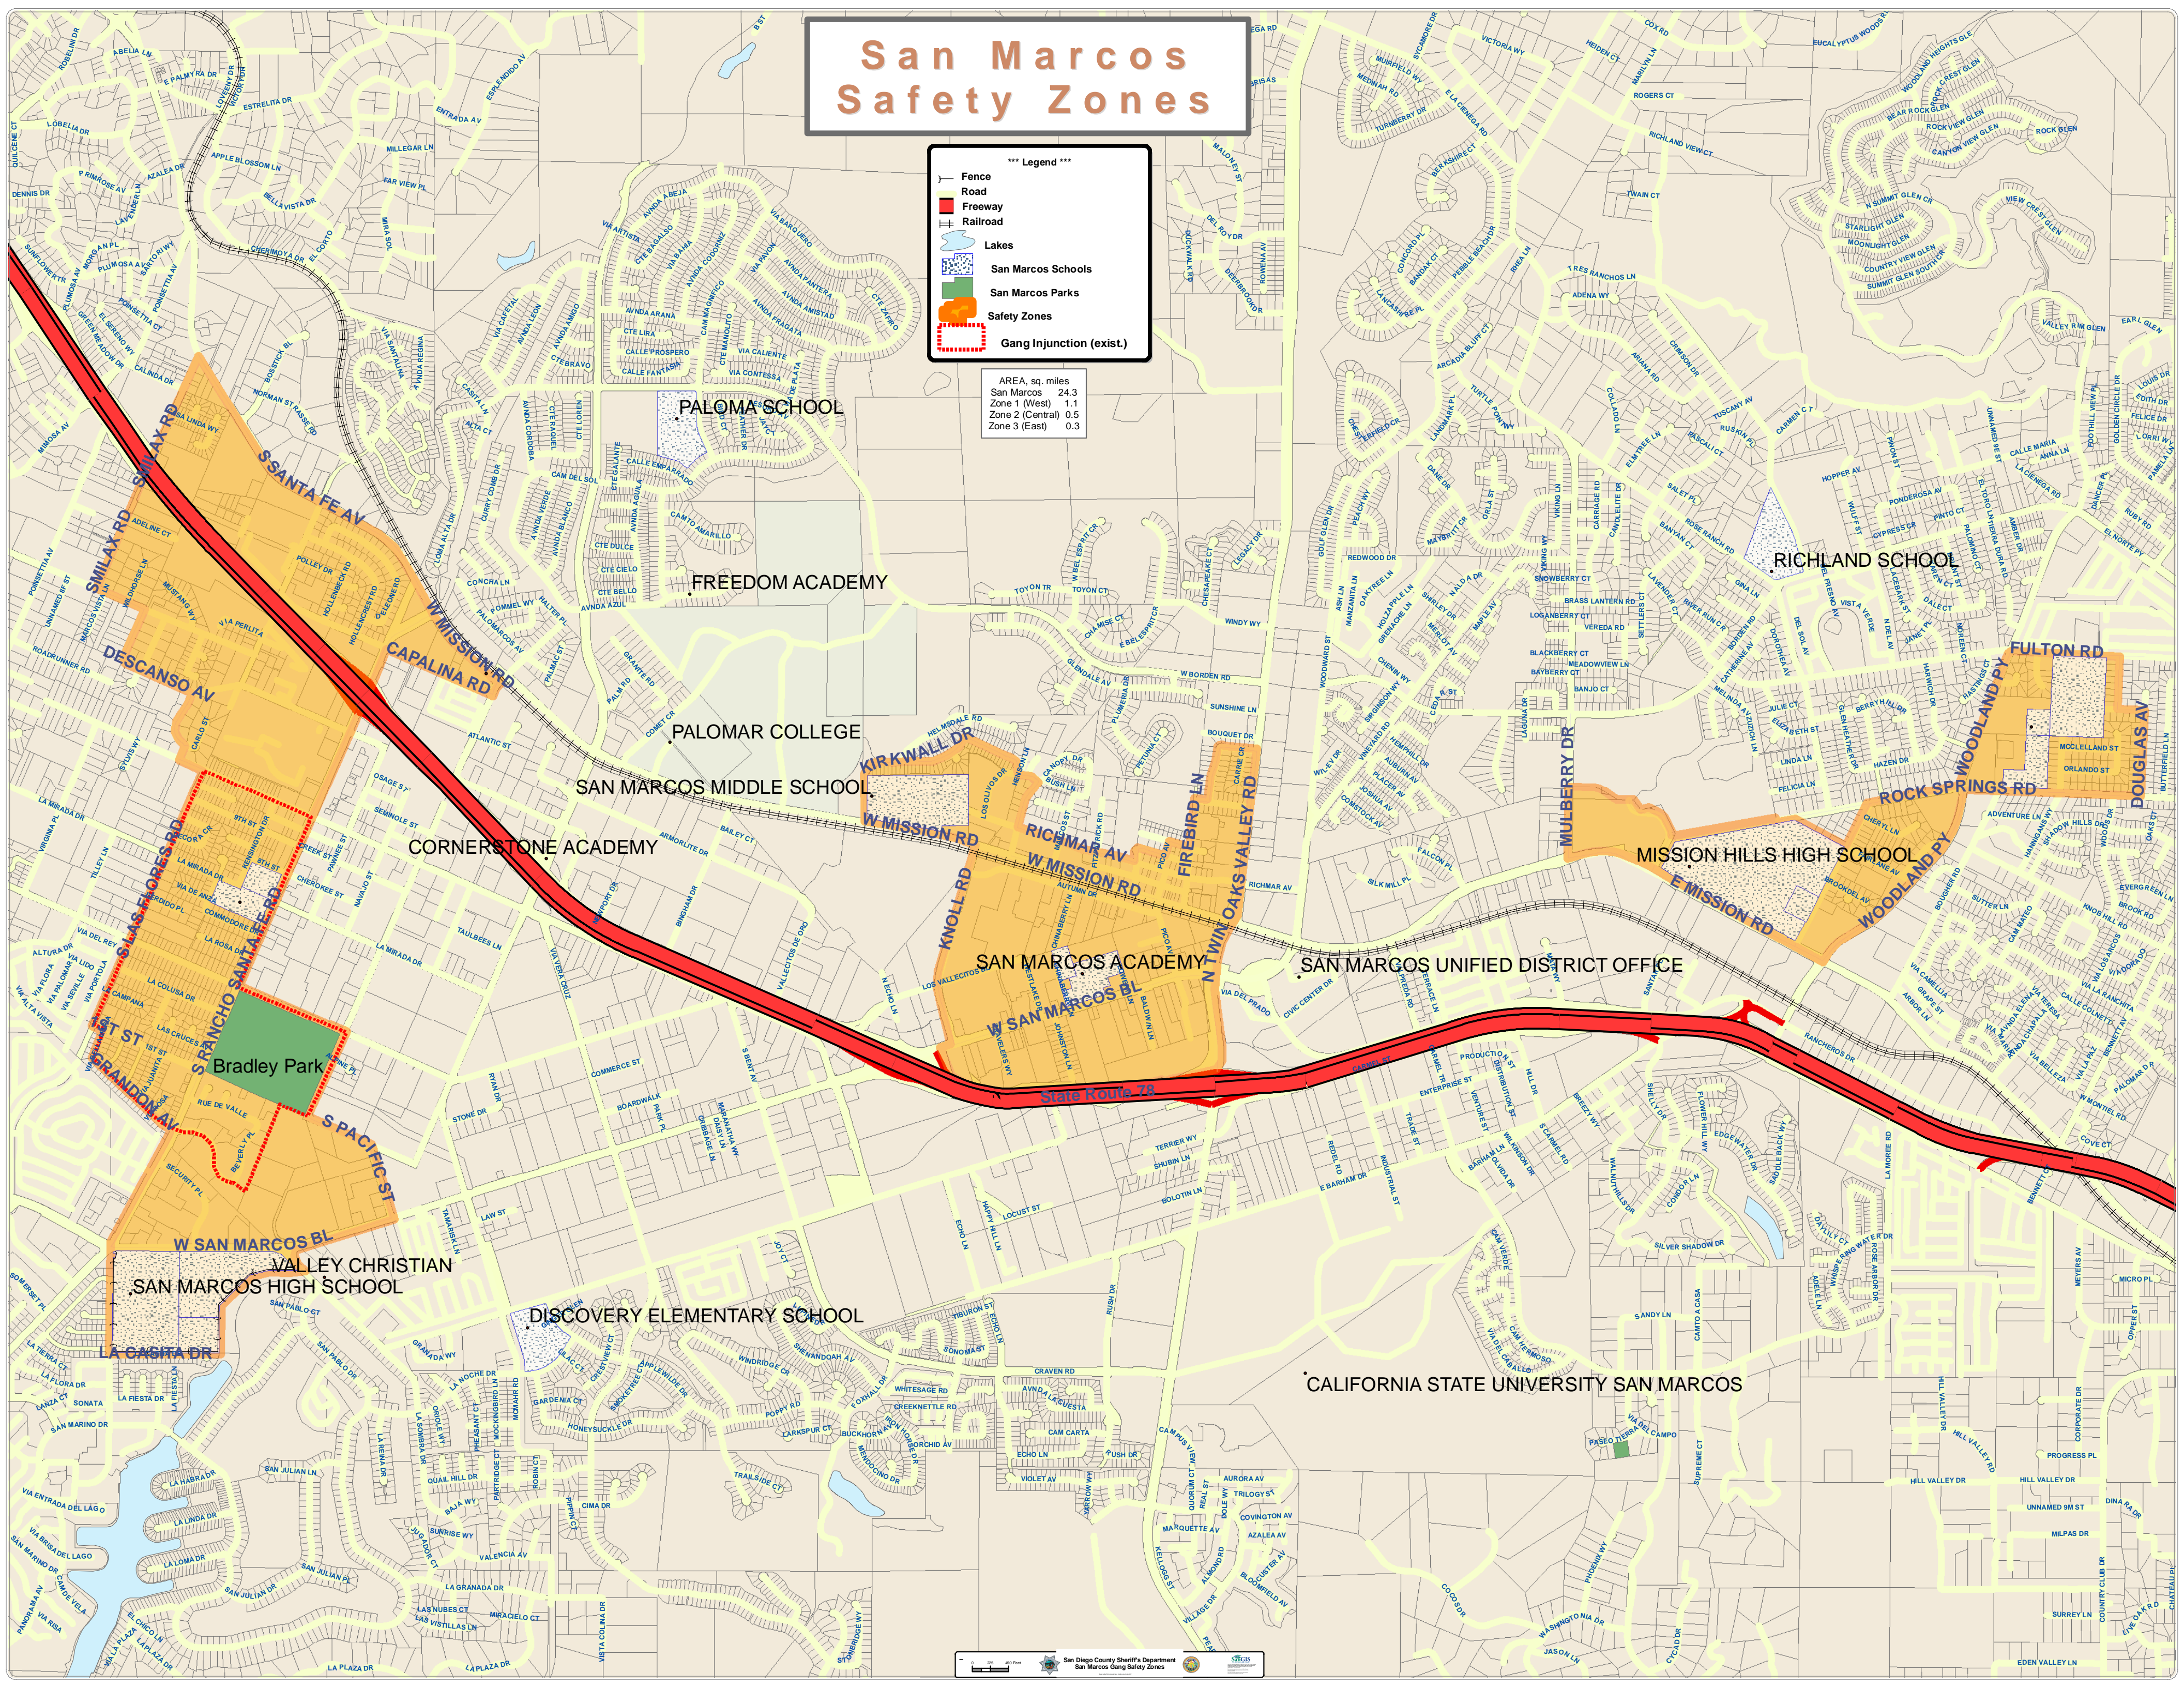

San Marcos Safety Zones

Legend

- Fence
- Road
- Freeway
- Railroad
- Lakes
- San Marcos Schools
- San Marcos Parks
- Safety Zones
- Gang Injunction (exist.)

AREA, sq. miles
 San Marcos 24.3
 Zone 1 (West) 1.1
 Zone 2 (Central) 0.5
 Zone 3 (East) 0.3

PALOMA SCHOOL

FREEDOM ACADEMY

PALOMAR COLLEGE

SAN MARCOS MIDDLE SCHOOL

CORNERSTONE ACADEMY

SAN MARCOS ACADEMY

SAN MARCOS UNIFIED DISTRICT OFFICE

MISSION HILLS HIGH SCHOOL

RICHLAND SCHOOL

Bradley Park

VALLEY CHRISTIAN
 SAN MARCOS HIGH SCHOOL

DISCOVERY ELEMENTARY SCHOOL

CALIFORNIA STATE UNIVERSITY SAN MARCOS