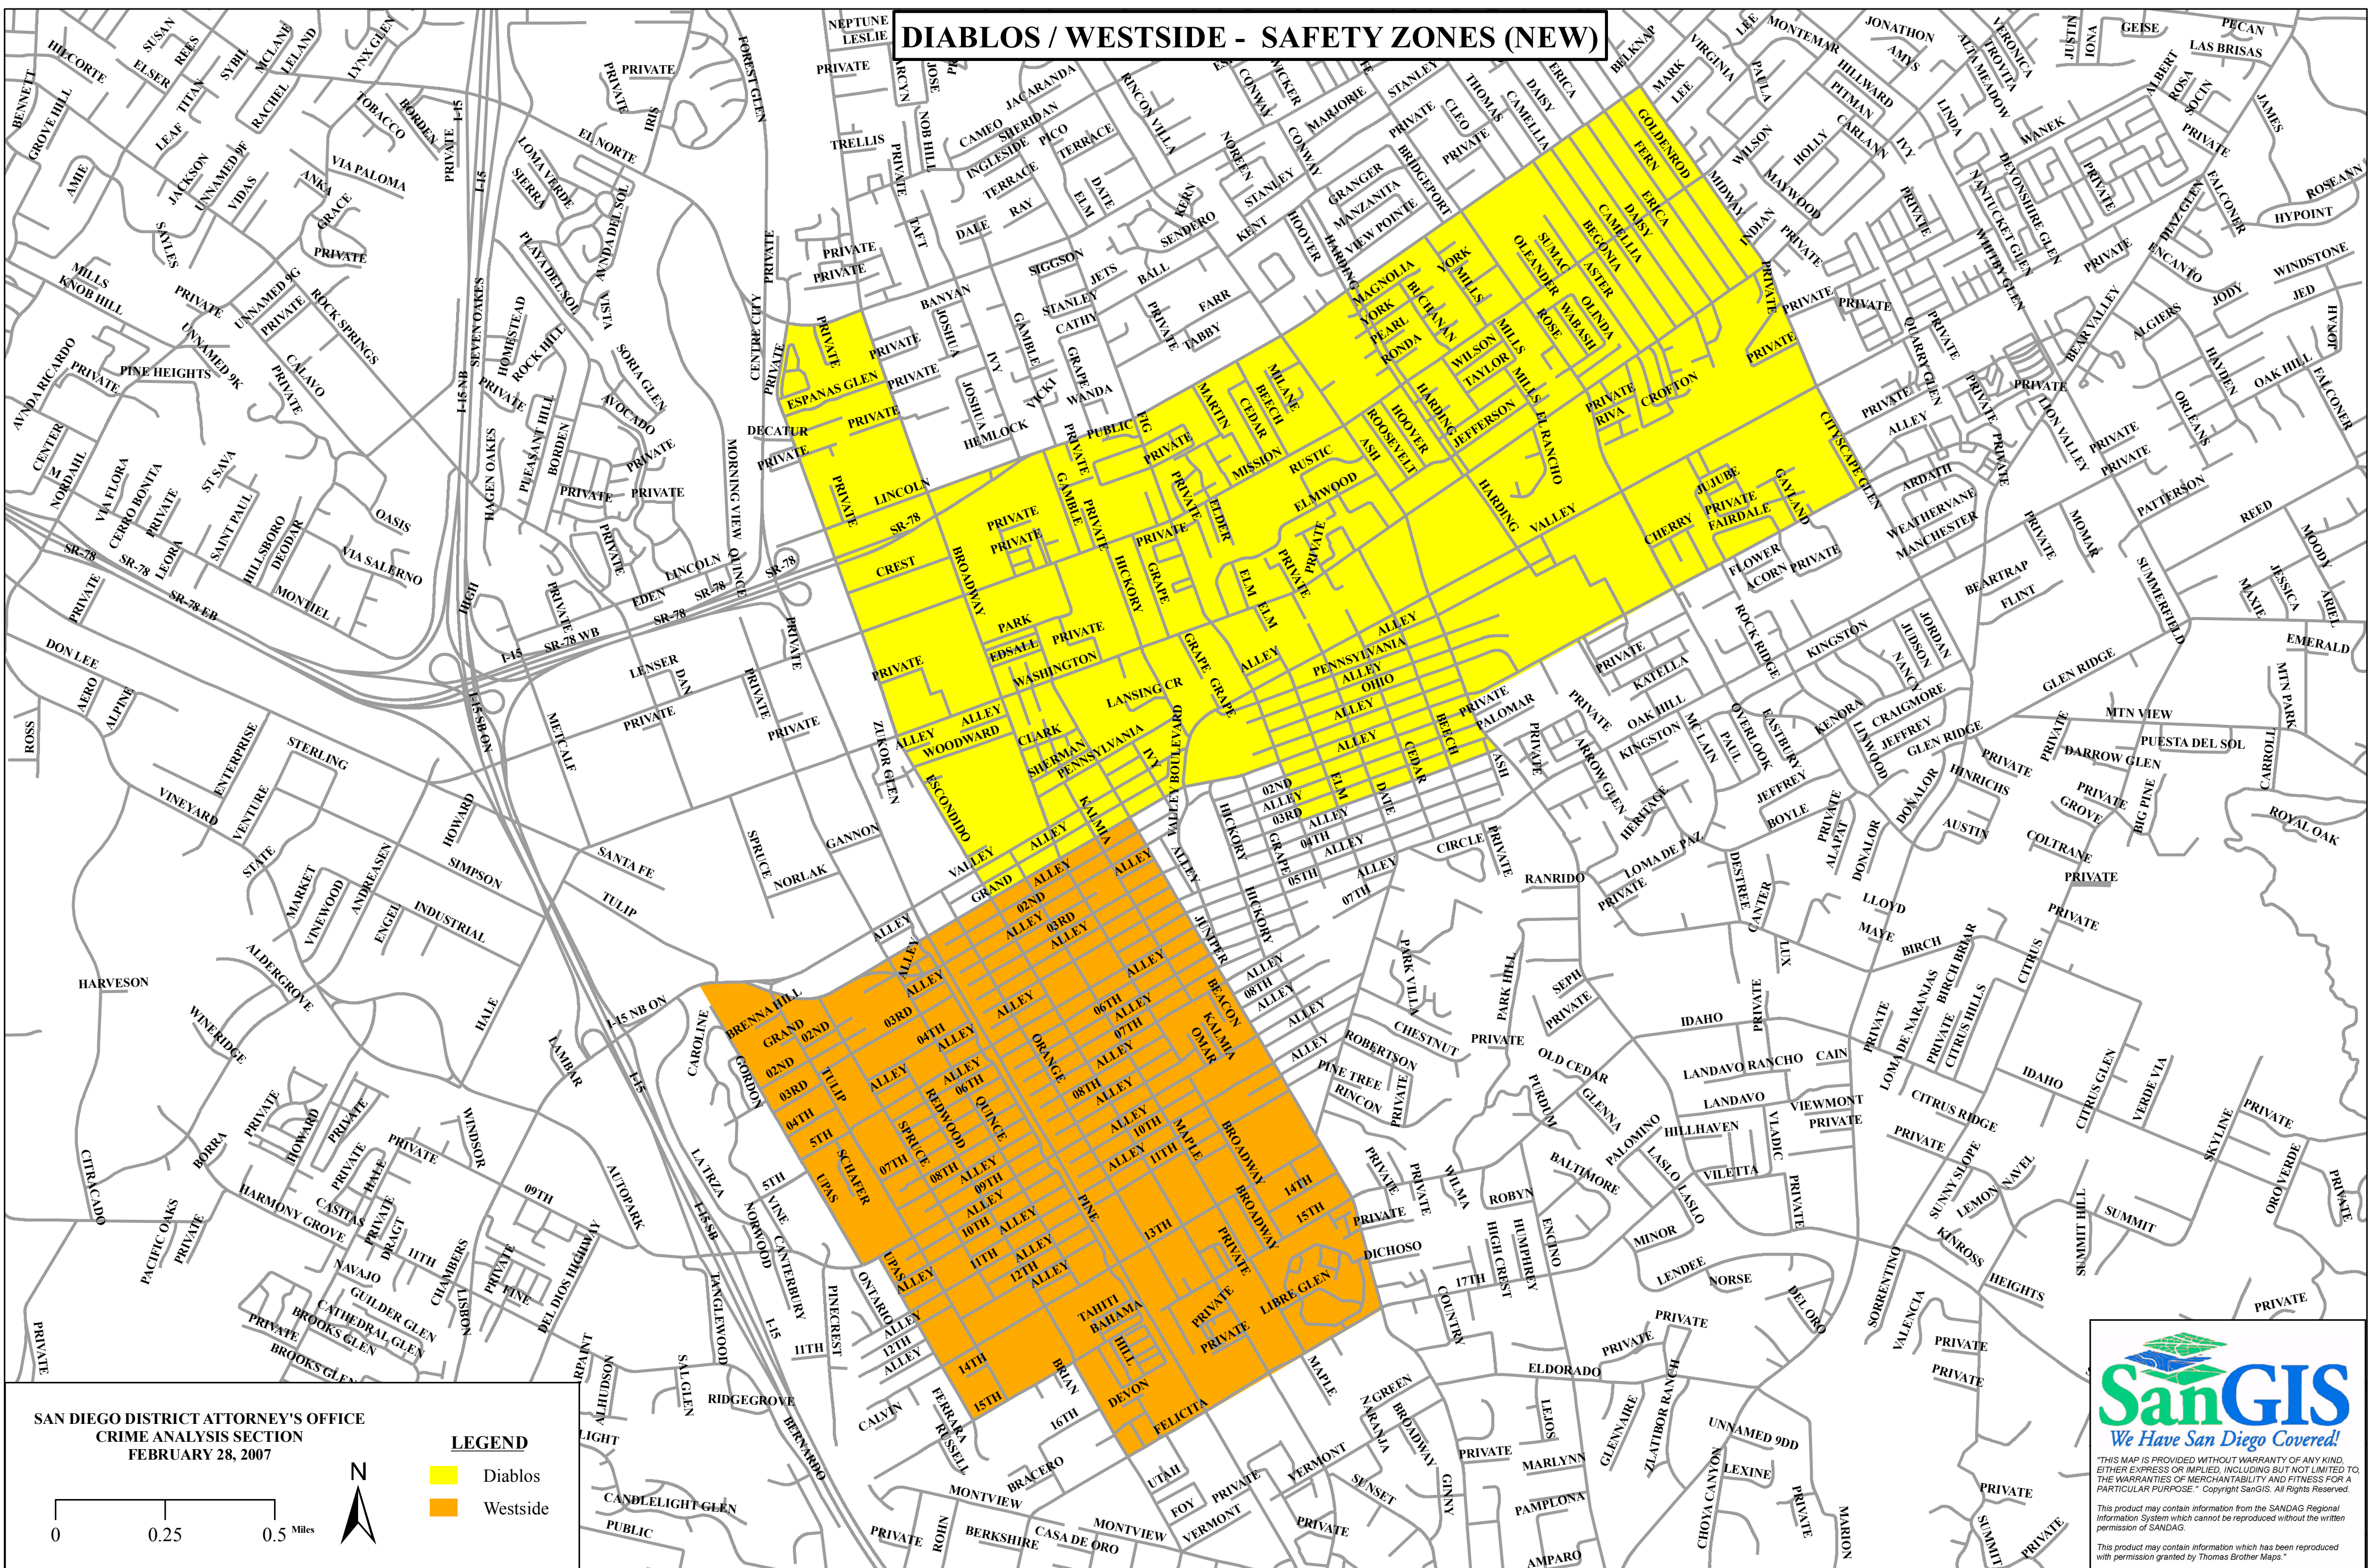

DIABLOS / WESTSIDE - SAFETY ZONES (NEW)

SAN DIEGO DISTRICT ATTORNEY'S OFFICE
CRIME ANALYSIS SECTION
FEBRUARY 28, 2007

LEGEND

- Diablos
- Westside